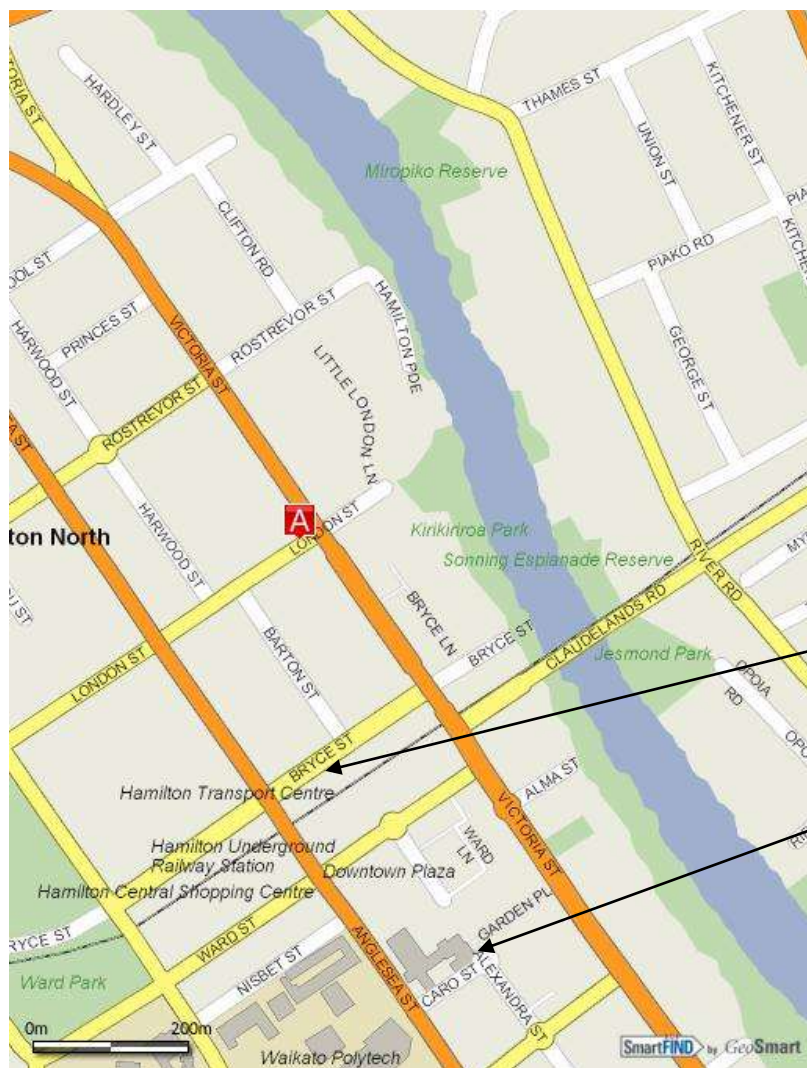

Location Map - Parking Options:

1. Victoria Street – Metered Parking
2. Centre Place Shopping Centre, Bryce Street
3. Downtown Plaza Shopping Centre, Caro/Alexandra Street

Centre Place Shopping Centre
Car Park, entrance Bryce
Street

Downtown Plaza Car Park,
entrance Caro Street/Alexandra
Street